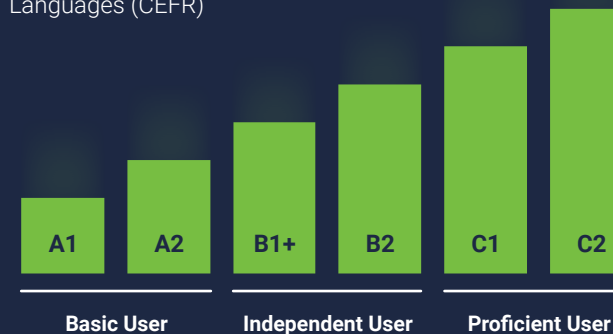

CEFR Progression Table

Levels of English, French, German - The European Framework of Reference for Languages (CEFR)