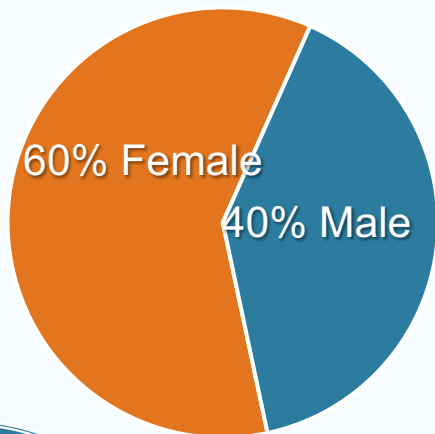

# Statistics for Intensive Classes (before 2020)

Gender

Average Age

31

Average Class Size

5.2

Student Nationality